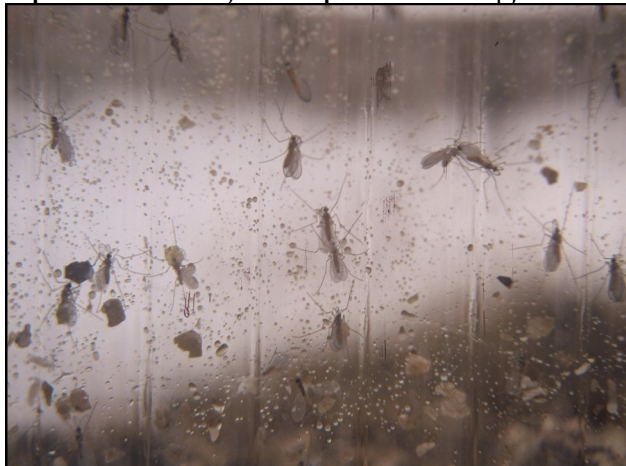

Aphid Predators

Common in BC nursery production

Lady beetle. Picture to left: Adult and nymph. To right: Egg cluster

Syrphid fly, also called hoverfly. Picture to left: Adult. To right: Nymph.

Aphidoletes, or aphid midge. Picture to left: Adult. Right: maggots.

Aphid Predators in BC nursery production

Green lacewing. Picture to left: Adult. To right: Eggs (suspended).

Parasitic wasp. Left: Adult Right: Parasitized aphids can be white, swollen

Parasitized aphids show a hole when the adult wasp emerges from the body.